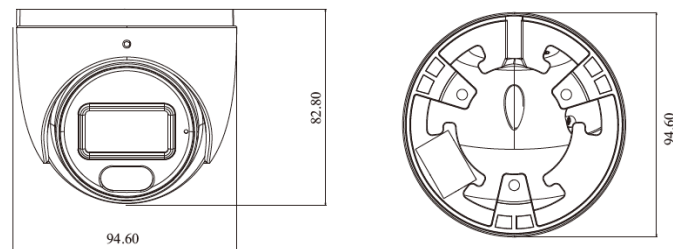

Camera	PAR-P8TXIR28-LC3			
Image Sensor	1 / 2.8 "CMOS			
Image Size	3840x2160			
Electronic Shutter	1 / 3s ~ 1 / 100000s			
Iris Type	Fixed Iris			
Min. Illumination	0.02 lux @F1.6, AGC ON; 0 lux with illumination on			
Lens	2.8mm@F1.6, Horizontal FoV: 106°; Vertical FoV: 57°; Diagonal FoV: 124°			
Focus	Fixed			
Lens Mount	M12			
Day&Night	ICR			
Wide Dynamic Range	120dB			
BLC	Yes			
HLC	Yes			
Digital NR	Yes			
Defog	Yes			
S/N Ratio	≥50dB			
Angle Adjustment	Pan: 0°~360°; Tilt: 0°~75°; Rotation: 0°~360°			
Image				
Video Compression	Main stream: H.265+ / H.265 / H.264+ / H.264 Sub /Third stream: H.265+ / H.265 / H.264+ / H.264 / MJPEG			
H.265 Compression Standard	Main Profile@Leve4.1 High Tier			
Resolution	8MP(3840x2160), 6MP(3200x1800), 4MP(2688x1520), 2K(2560x1440), 1080P(1920x1080), 720P(1280x720), D1, VGA (640x480), 640x 360, 480x 240, CIF			
Main Stream	60Hz: 8MP(1~20fps) /6MP/4MP/2K/1080P (1~30fps) 50Hz: 8MP(1~20fps) /6MP/4MP/2K/1080P (1~25fps)			
Sub Stream	720P/D1/VGA/640x360/CIF/480x 240 (60Hz: 1~30fps; 50Hz: 1~25fps)			
Third Stream	720P/D1/640x360/CIF (60Hz: 1~30fps; 50Hz: 1~25fps)			
Bit Rate	64 Kbps ~12Mbps			
Bit Rate Type	VBR / CBR			
Image Settings	ROI, Saturation, Brightness, Hue, Contrast, Wide Dynamic, Sharpness, Image Mirror, Image Flip, NR, etc. adjustable through client software or web browser			
Audio Compression	G711A/U			
ROI	8ROI, Each ROI to be configured separately			
Interfaces				
Network	RJ45			
Video Output	No			
Audio	1CH audio input; 1CH built-in MIC			
Storage	Built-in micro SD card slot, up to 256GB			
Reset	Yes			
Functions				
Remote Monitoring	Web browser/ Paramont NVR / Paramont CMS AI / Paramont CMS APP			
Web Browser	Chrome 89.0+/Edge 89.0+/Firefox 87.0+/Safari 14.0+			
Online Connection	Support simultaneous monitoring for up to 10 users; Support multi-stream real time transmission			
Network Protocol	UDP, IPv4, IPv6, DHCP, NTP, RTSP, RTP, RTCP, RTMP, PPPoE, DDNS, SMTP, FTP, 802.1x, SNMP, UPnP, HTTP, HTTPS, HTTP POST, P2P, QoS			
Interface Protocol	ONVIF (Profile T)			
Storage	Network remote storage; micro SD card storage Up to 256GB			
Smart Alarm	Motion detection, SMD, SD card full, SD card error, IP address conflict, cable disconnection, video exception (scene change, video blur and abnormal color detection)			
Smart Event	Line crossing /region intrusion detection(human/motor vehicle/non-motor vehicle classification), abandoned/missing object detection			
General Function	Watermark, IP address filtering, video mask, heartbeat, smart supplement light, corridor pattern, image distortion correction, ANR, cloud upgrade			
PoE	Yes (IEEE802.3af)			
Supplement Light Range	IR range: 98'; white light range: 98'			
Ingress Protection	IP67			
Security	Video encryption, firmware encryption, configuration encryption, illegal login lock, IP address filtering, 802.1x authentication, basic and digest authentication for HTTP /RTSP			
DORI Distance				
Lens	Detect (ft)	Observe (ft)	Recognize (ft)	Identify (ft)
	259 (79m)	105 (32m)	52 (16m)	27 (8m)
Others				
Power Supply	DC12V/PoE			
Power Consumption	< 6.5W			
Storage Conditions	-22°F ~ 149°F (- 30 °C ~ 65°C), Humidity: less than 95 % (non-condensing)			
Operating Conditions	-22°F ~ 140°F (- 30 °C ~ 60 °C), Humidity: less than 95 % (non-condensing)			
Dimensions	3.7 x 3.3" (Φ 94.6 x 82.8mm)			
Weight (net)	Approx. 1 lbs (0.45KG)			
Installation	Ceiling mounting; wall mounting			
Certificate	CE, FCC			
Environmental Protection	Complies with Directive EU RoHS, WEEE(2012/19/EU) , directive 94/62/EC and REACH(EC1907/2006)			