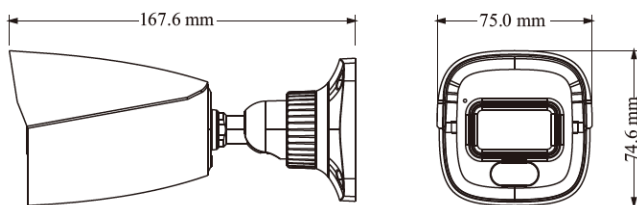

Camera	PAR-P8BIR28-LC3			
Image Sensor	1 / 2.8 "CMOS			
Image Size	3840x2160			
Electronic Shutter	1 / 3s ~ 1 / 100000s			
Iris Type	Fixed Iris			
Min. Illumination	0.02 lux @F1.6, AGC ON; 0 lux with illumination on			
Lens	2.8mm@F1.6, Horizontal FoV: 106°; Vertical FoV: 57°; Diagonal FoV: 124°			
Focus	Fixed			
Lens Mount	M12			
Day&Night	ICR			
Wide Dynamic Range	120dB			
BLC	Yes			
HLC	Yes			
Digital NR	Yes			
Defog	Yes			
S/N Ratio	≥50dB			
Angle Adjustment	Pan: 0°~360°; Tilt: 0°~80°; Rotation: 0°~360°			
Image				
Video Compression	Main stream: H.265+ / H.265 / H.264+ / H.264 Sub /Third stream: H.265+ / H.265 / H.264+ / H.264 / MJPEG			
H.265 Compression Standard	Main Profile@Leve4.1 High Tier			
Resolution	8MP(3840x2160), 6MP(3200x1800), 4MP(2688x1520), 2K(2560x1440), 1080P(1920x1080), 720P(1280x720), D1, VGA(640x480), 640x360, 480x240, CIF			
Main Stream	60Hz: 8MP(1~20fps) / 6MP/4MP/2K/1080P(1~30fps) 50Hz: 8MP(1~20fps) / 6MP/4MP/2K/1080P(1~25fps)			
Sub Stream	720P/D1/VGA/640x360/CIF/480x240(60Hz: 1~30fps; 50Hz: 1~25fps)			
Third Stream	720P/D1/640x360/CIF(60Hz: 1~30fps; 50Hz: 1~25fps)			
Bit Rate	64 Kbps ~12Mbps			
Bit Rate Type	VBR / CBR			
Image Settings	ROI, Saturation, Brightness, Hue, Contrast, Wide Dynamic, Sharpness, Image Mirror, Image Flip, NR, etc. adjustable through client software or web browser			
Audio Compression	G711A/U			
ROI	8ROI, Each ROI to be configured separately			
Interfaces				
Network	RJ45			
Video Output	No			
Audio	1CH audio input; 1CH built-in MIC			
Storage	Built-in micro SD card slot, up to 256GB			
Reset	Yes			
Functions				
Remote Monitoring	Web browser/ Paramont NVR / Paramont CMS AI / Paramont CMS APP			
Web Browser	Chrome 89.0+/Edge 89.0+/Firefox 87.0+/Safari 14.0+			
Online Connection	Support simultaneous monitoring for up to 10 users; Support multi-stream real time transmission			
Network Protocol	UDP, IPv4, IPv6, DHCP, NTP, RTSP, RTP, RTCP, RTMP, PPPoE, DDNS, SMTP, FTP, 802.1x, SNMP, UPnP, HTTP, HTTPS, HTTP POST, P2P, QoS			
Interface Protocol	ONVIF (Profile T)			
Storage	Network remote storage; micro SD card storage Up to 256GB			
Smart Alarm	Motion detection, SMD, SD card full, SD card error, IP address conflict, cable disconnection, video exception (scene change, video blur and abnormal color detection)			
Smart Event	Line crossing /region intrusion detection(human/motor vehicle/non-motor vehicle classification), abandoned/missing object detection			
General Function	Watermark, IP address filtering, video mask, heartbeat, smart supplement light, corridor pattern, image distortion correction, ANR, cloud upgrade			
PoE	Yes (IEEE802.3af)			
Supplement Light Range	IR range: 98'; white light range: 98'			
Ingress Protection	IP67			
Security	Video encryption, firmware encryption, configuration encryption, illegal login lock, IP address filtering, 802.1x authentication, basic and digest authentication for HTTP/RTSP			
DORI Distance				
Lens	Detect (ft)	Observe (ft)	Recognize (ft)	Identify (ft)
2.8mm	259 (79m)	105 (32m)	52 (16m)	27 (8m)
Others				
Power Supply	DC12V/PoE			
Power Consumption	< 7W			
Storage Conditions	-22°F ~ 149°F (-30 °C ~ 65°C), Humidity: less than 95 % (non-condensing)			
Operating Conditions	-22°F ~ 140°F (-30 °C ~ 60 °C), Humidity: less than 95 % (non-condensing)			
Dimensions	6.6 x 3 x 2.9" (167.6 x 75 x 74.6mm)			
Weight (net)	Approx. .93 lbs (0.42KG)			
Installation	Ceiling mounting; wall mounting			
Certificate	CE, FCC			
Environmental Protection	Complies with Directive EU RoHS, WEEE(2012/19/EU) , directive 94/62/EC and REACH(EC1907/2006)			