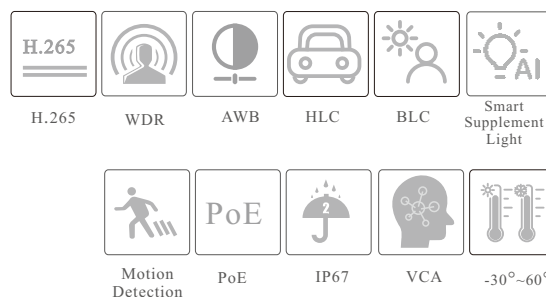

## 8MP Dual Illumination Water-proof Turret Network Camera

- H.265+ /H.265 /H.264+ /H.264/MJPEG coding
- Max. resolution:8MP ( 3840 × 2160)
- Auto day/night switch
- 3D DNR, HWDR, HLC, BLC, Defog, etc.
- ROI coding
- Support smart supplement light
- 20~30m white light view distance; 20~30m IR view distance
- DC12V/PoE power supply
- IP 67 ingress protection
- Support three streams
- Support remote monitoring by smart phones& tablet PCs with iOS and Android OS
- Support P2P function
- Support SMD
- Support line crossing detection, region intrusion detection, abandoned/missing object detection, video exception detection
- Dual-system backup