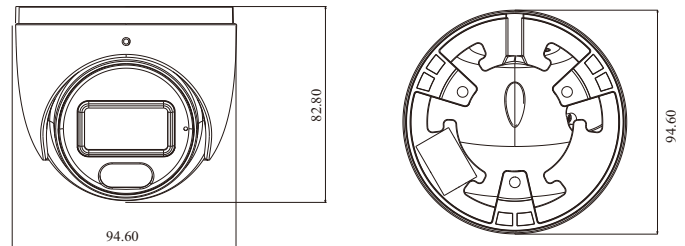

### DORI Distance

Lens	Detect	Observe	Recognize	Identify
2.8mm	79m(259ft)	32m(105ft)	16m(52ft)	8m(27ft)
3.6mm	99m(325ft)	40m(130ft)	20m(68ft)	10m(34ft)
<b>Others</b>				
Power Supply	DC12V/PoE			
Power Consumption	< 6.5W			
Storage Conditions	- 30 °C ~ 65 °C (-22 °F ~ 149 °F), Humidity: less than 95 % (non-condensing)			
Operating Conditions	- 30 °C ~ 60 °C (-22 °F ~ 140 °F), Humidity: less than 95 % (non-condensing)			
Dimensions (mm)	Φ 94.6 × 82.8			
Weight (net)	Approx. 0.45KG			
Installation	Ceiling mounting; wall mounting			
Certificate	CE, FCC			
Environmental Protection	Complies with Directive EU RoHS, WEEE(2012/19/EU), directive 94/62/EC and REACH(EC1907/2006)			

### DIMENSIONS